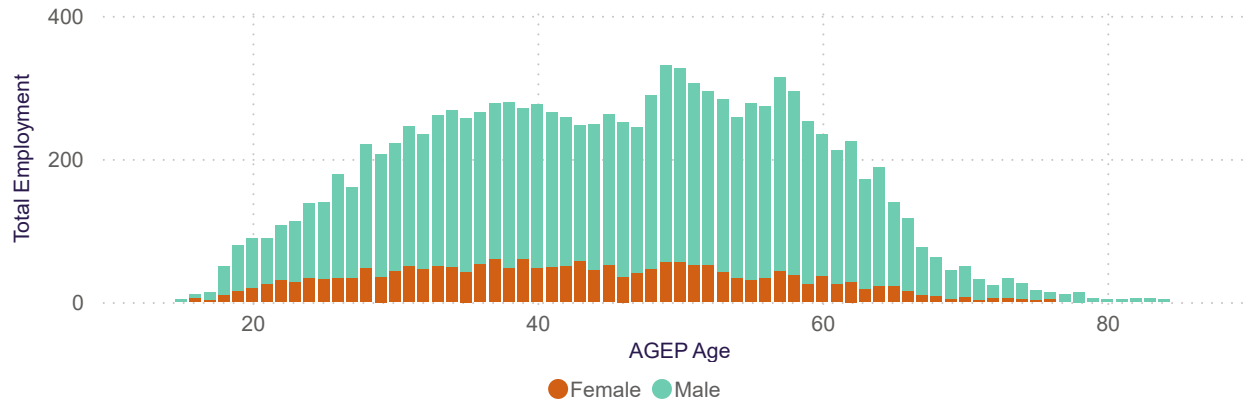

21,100

Workforce Numbers
4 quarter average

25%

Female %

45

Median Age

7%

Age 25 or Younger

15%

Age 60 +

44%

VET Qualified

15%

Bachelor or Above

4%

First Nations

(a) Total Workforce Numbers 2018 - 2024 by Quarter

(b) Total Workforce by State/Territory, 4 quarter average

(c) Age Distribution of the Workforce

(d) Education Level of the Workforce

(e) Top 10 ANZSCO Occupations by Workforce Numbers