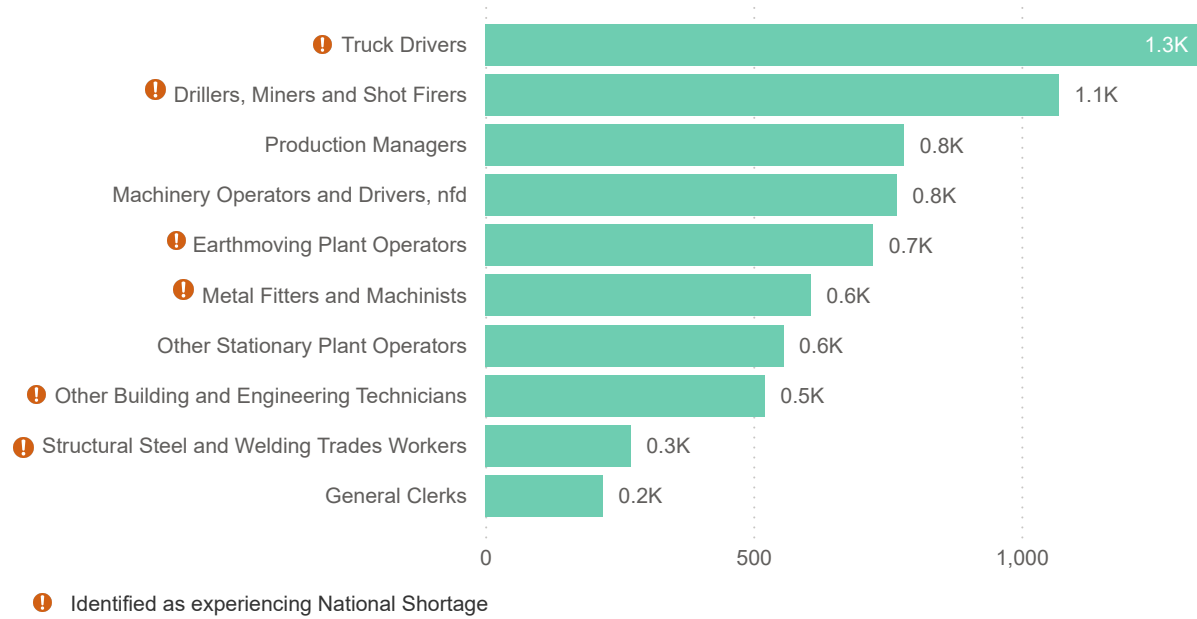

21,100

Workforce Numbers
4 quarter average

25%

Female %

45

Median Age

7%

Age 25 or Younger

15%

Age 60 +

44%

VET Qualified

15%

Bachelor or Above

4%

First Nations

(a) Total Workforce Numbers 2018 - 2024 by Quarter

(b) Total Workforce by State/Territory, 4 quarter average

(c) Age Distribution of the Workforce

(d) Education Level of the Workforce

(e) Top 10 ANZSCO Occupations by Workforce Numbers

(f) Employment Projections by ANZSCO Occupations

(g) Non-Metallic Mineral Mining and Quarrying Workforce Occupation Skill Level Commensurate with

(h) Employment Projections of Non-Metallic Mineral Mining and Quarrying