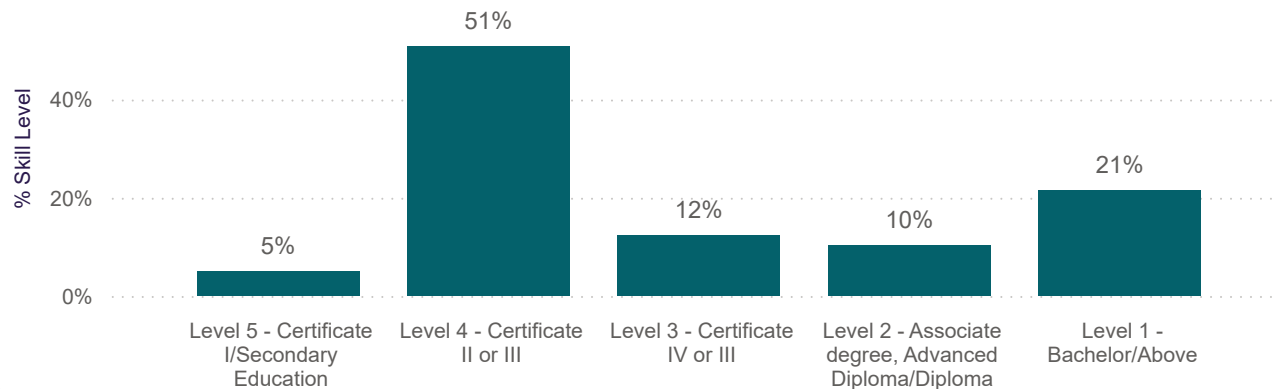

15%

Age 60 +

44%

VET Qualified

15%

Bachelor or Above

4%

First Nations

(a) Total Workforce Numbers 2018 - 2024 by Quarter

(b) Total Workforce by State/Territory, 4 quarter average

(c) Age Distribution of the Workforce

(d) Education Level of the Workforce

(e) Top 10 ANZSCO Occupations by Workforce Numbers

(f) Employment Projections by ANZSCO Occupations

(g) Non-Metallic Mineral Mining and Quarrying Workforce Occupation Skill Level Commensurate with

(h) Employment Projections of Non-Metallic Mineral Mining and Quarrying