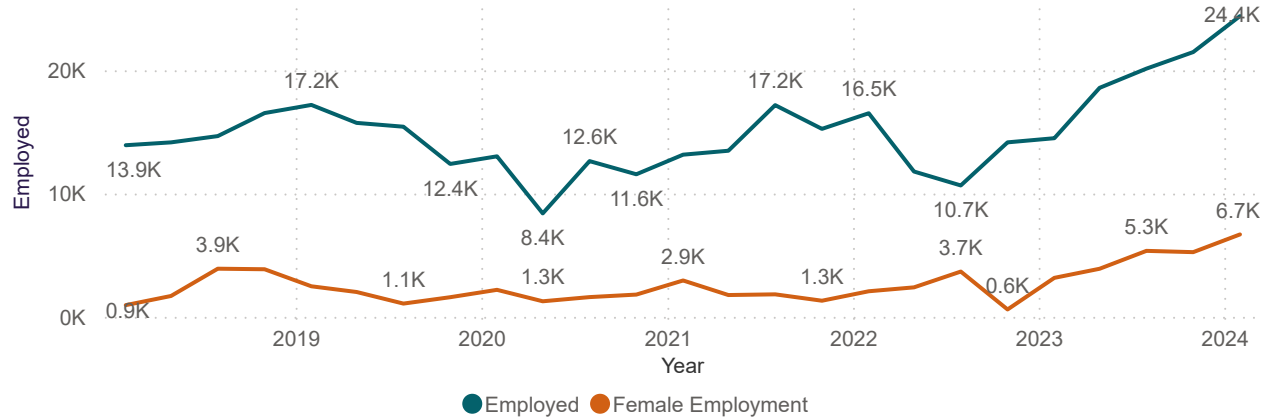

21,100

Workforce Numbers
4 quarter average

25%

Female %

45

Median Age

7%

Age 25 or Younger

15%

Age 60 +

44%

VET Qualified

15%

Bachelor or Above

4%

First Nations

(a) Total Workforce Numbers 2018 - 2024 by Quarter

(b) Total Workforce by State/Territory, 4 quarter average

(c) Age Distribution of the Workforce

(d) Education Level of the Workforce

(e) Top 10 ANZSCO Occupations by Workforce Numbers