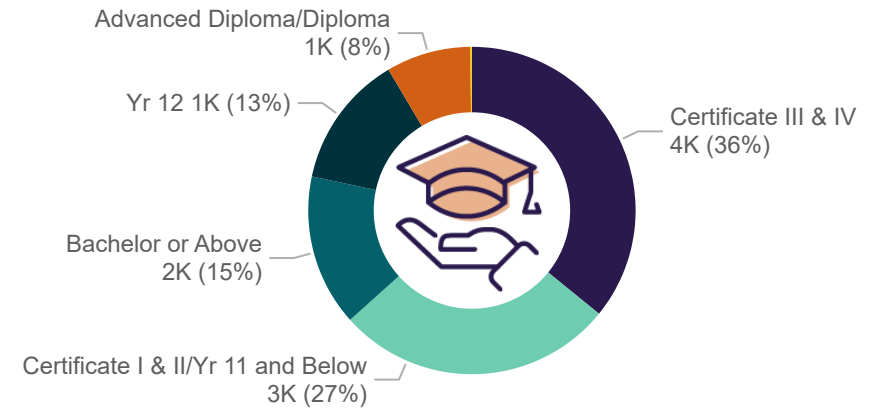

21,100

Workforce Numbers
4 quarter average

25%

Female %

45

Median Age

7%

Age 25 or Younger

15%

Age 60 +

44%

VET Qualified

15%

Bachelor or Above

4%

First Nations

(a) Total Workforce Numbers 2018 - 2024 by Quarter

(b) Total Workforce by State/Territory, 4 quarter average

(c) Age Distribution of the Workforce

(d) Education Level of the Workforce

(e) Top 10 ANZSCO Occupations by Workforce Numbers

(f) Employment Projections by ANZSCO Occupations

(g) Non-Metallic Mineral Mining and Quarrying Workforce Occupation Skill Level Commensurate with

(h) Employment Projections of Non-Metallic Mineral Mining and Quarrying