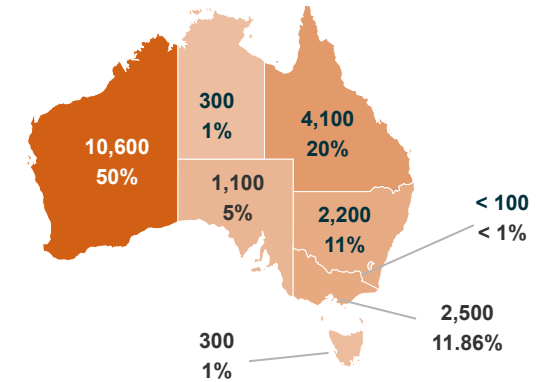

21,100

Workforce Numbers
4 quarter average

25%

Female %

45

Median Age

7%

Age 25 or Younger

15%

Age 60 +

44%

VET Qualified

15%

Bachelor or Above

4%

First Nations

(a) Total Workforce Numbers 2018 - 2024 by Quarter

(b) Total Workforce by State/Territory, 4 quarter average

(c) Age Distribution of the Workforce

(d) Education Level of the Workforce

(e) Top 10 ANZSCO Occupations by Workforce Numbers